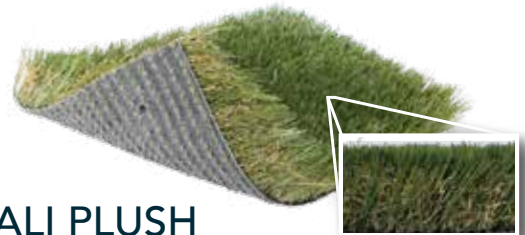

CALI PLUSH

Standard Colors Field/Olive	Pile Height 2"
Primary Backing ArmorLock™ 3L Polypropylene	Face Weight 92 oz.
Coating Type(s) SilverBack™ Polyurethane	Fabric Width 15 Ft.
Foot Traffic Medium/High	Perforations Yes