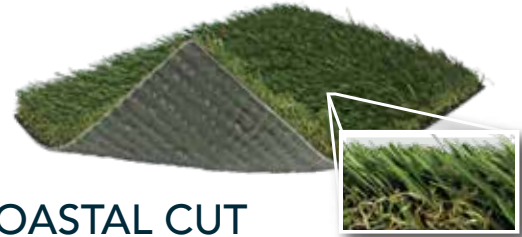

COASTAL CUT

Standard Colors Field/Clover; Olive/Tan Thatch	Pile Height 1 1/4"
Primary Backing ArmorLock™ 3L Polypropylene	Face Weight 55 oz.
Coating Type(s) SilverBack™ Polyurethane	Fabric Width 15 Ft.
Foot Traffic Medium/High	Perforations Yes