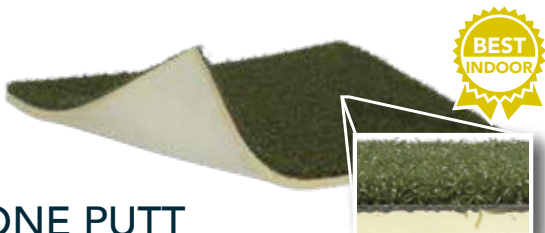

ONE PUTT

Standard Colors Pine	Pile Height 1/4"
Primary Backing ArmorLock™ 3L Polypropylene	Face Weight 25 oz.
Coating Type(s) 5mm Kanga Foam	Fabric Width 12 Ft.
Foot Traffic High	Perforations Custom