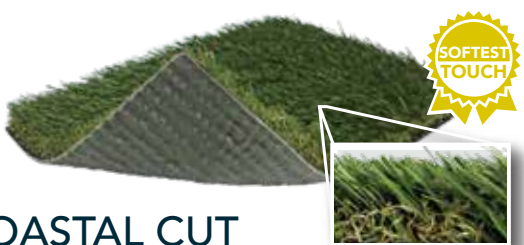

COASTAL CUT

Standard Colors Field/Clover; Olive/Tan Thatch	Pile Height 1 1/4"
Primary Backing ArmorLock™ 3L Polypropylene	Face Weight 55 oz.
Coating Type(s) SilverBack™ Polyurethane	Fabric Width 15 Ft.
Foot Traffic Medium/High	Perforations Yes