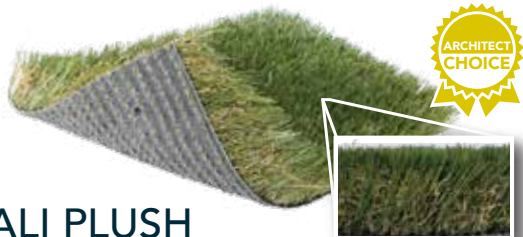

CALI PLUSH

Standard Colors Field/Olive	Pile Height 2"
Primary Backing ArmorLock™ 3L Polypropylene	Face Weight 92 oz.
Coating Type(s) SilverBack™ Polyurethane	Fabric Width 15 Ft.
Foot Traffic Medium/High	Perforations Yes