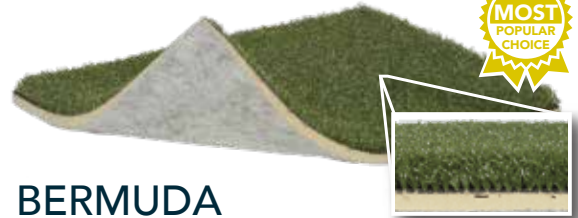

BERMUDA

Standard Colors Spring Green; Pine; Oyster Tan	Pile Height 9/16"
Primary Backing ArmorLock™ 3L Polypropylene	Face Weight 36 oz.
Coating Type(s) 5mm Polyurethane Foam; SilverBack™ Polyurethane	Fabric Width 12 & 15 Ft.
Foot Traffic High	Perforations Custom