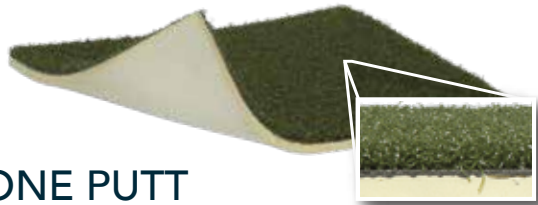

Selecting GrassTex's turf gives any bocce court a natural looking and feeling play surface that is safe, durable, and clean!

ONE PUTT

Standard Colors Pine	Pile Height 1/4"
Primary Backing ArmorLock™ 3L Polypropylene	Face Weight 25 oz.
Coating Type(s) 5mm Kanga Foam w/o Fleece	Fabric Width 12 Ft.
Foot Traffic High	Perforations Custom